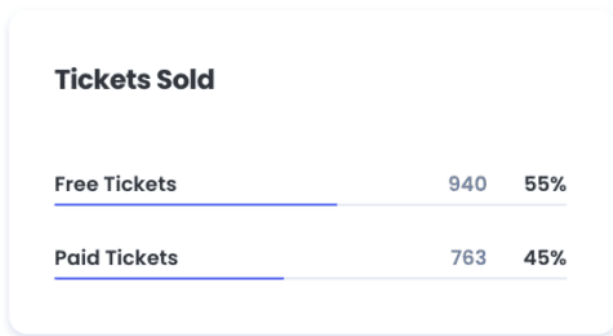

Organization Dashboard

You can access your Organization Dashboard from the left-navigation.

The organization dashboard includes high-level data from across all of your organization's events.

Events

Tickets

The organization dashboard will include data from co-hosted events only for the primary host of the event.

The organization dashboard will NOT include data from events at sub-organizations. It only shows data from the organization that you are currently viewing.