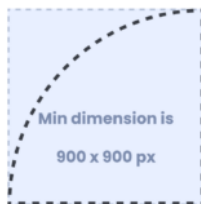

Org Profile Hero Image

Currently we crop our org-hero images on mobile devices.

So to ensure that the image looks good on mobile, here is how it should be cropped.

Categories

Featured Categories

Min dimension is
800x 460 px

Custom Page Curved Image

Banners

Banners

Banner Full size (Tall)

Min dimension is 2240 x 400 px

Banner Full size (short)

Min dimension is 2240 x 240 px

Banner 1/2 width (Tall)

Min dimension is
1090 x 400 px

Banner 1/2 width (Short)

Min dimension is
1090 x 240 px

Banner Mobile

Min dimension is
800 x 400 px